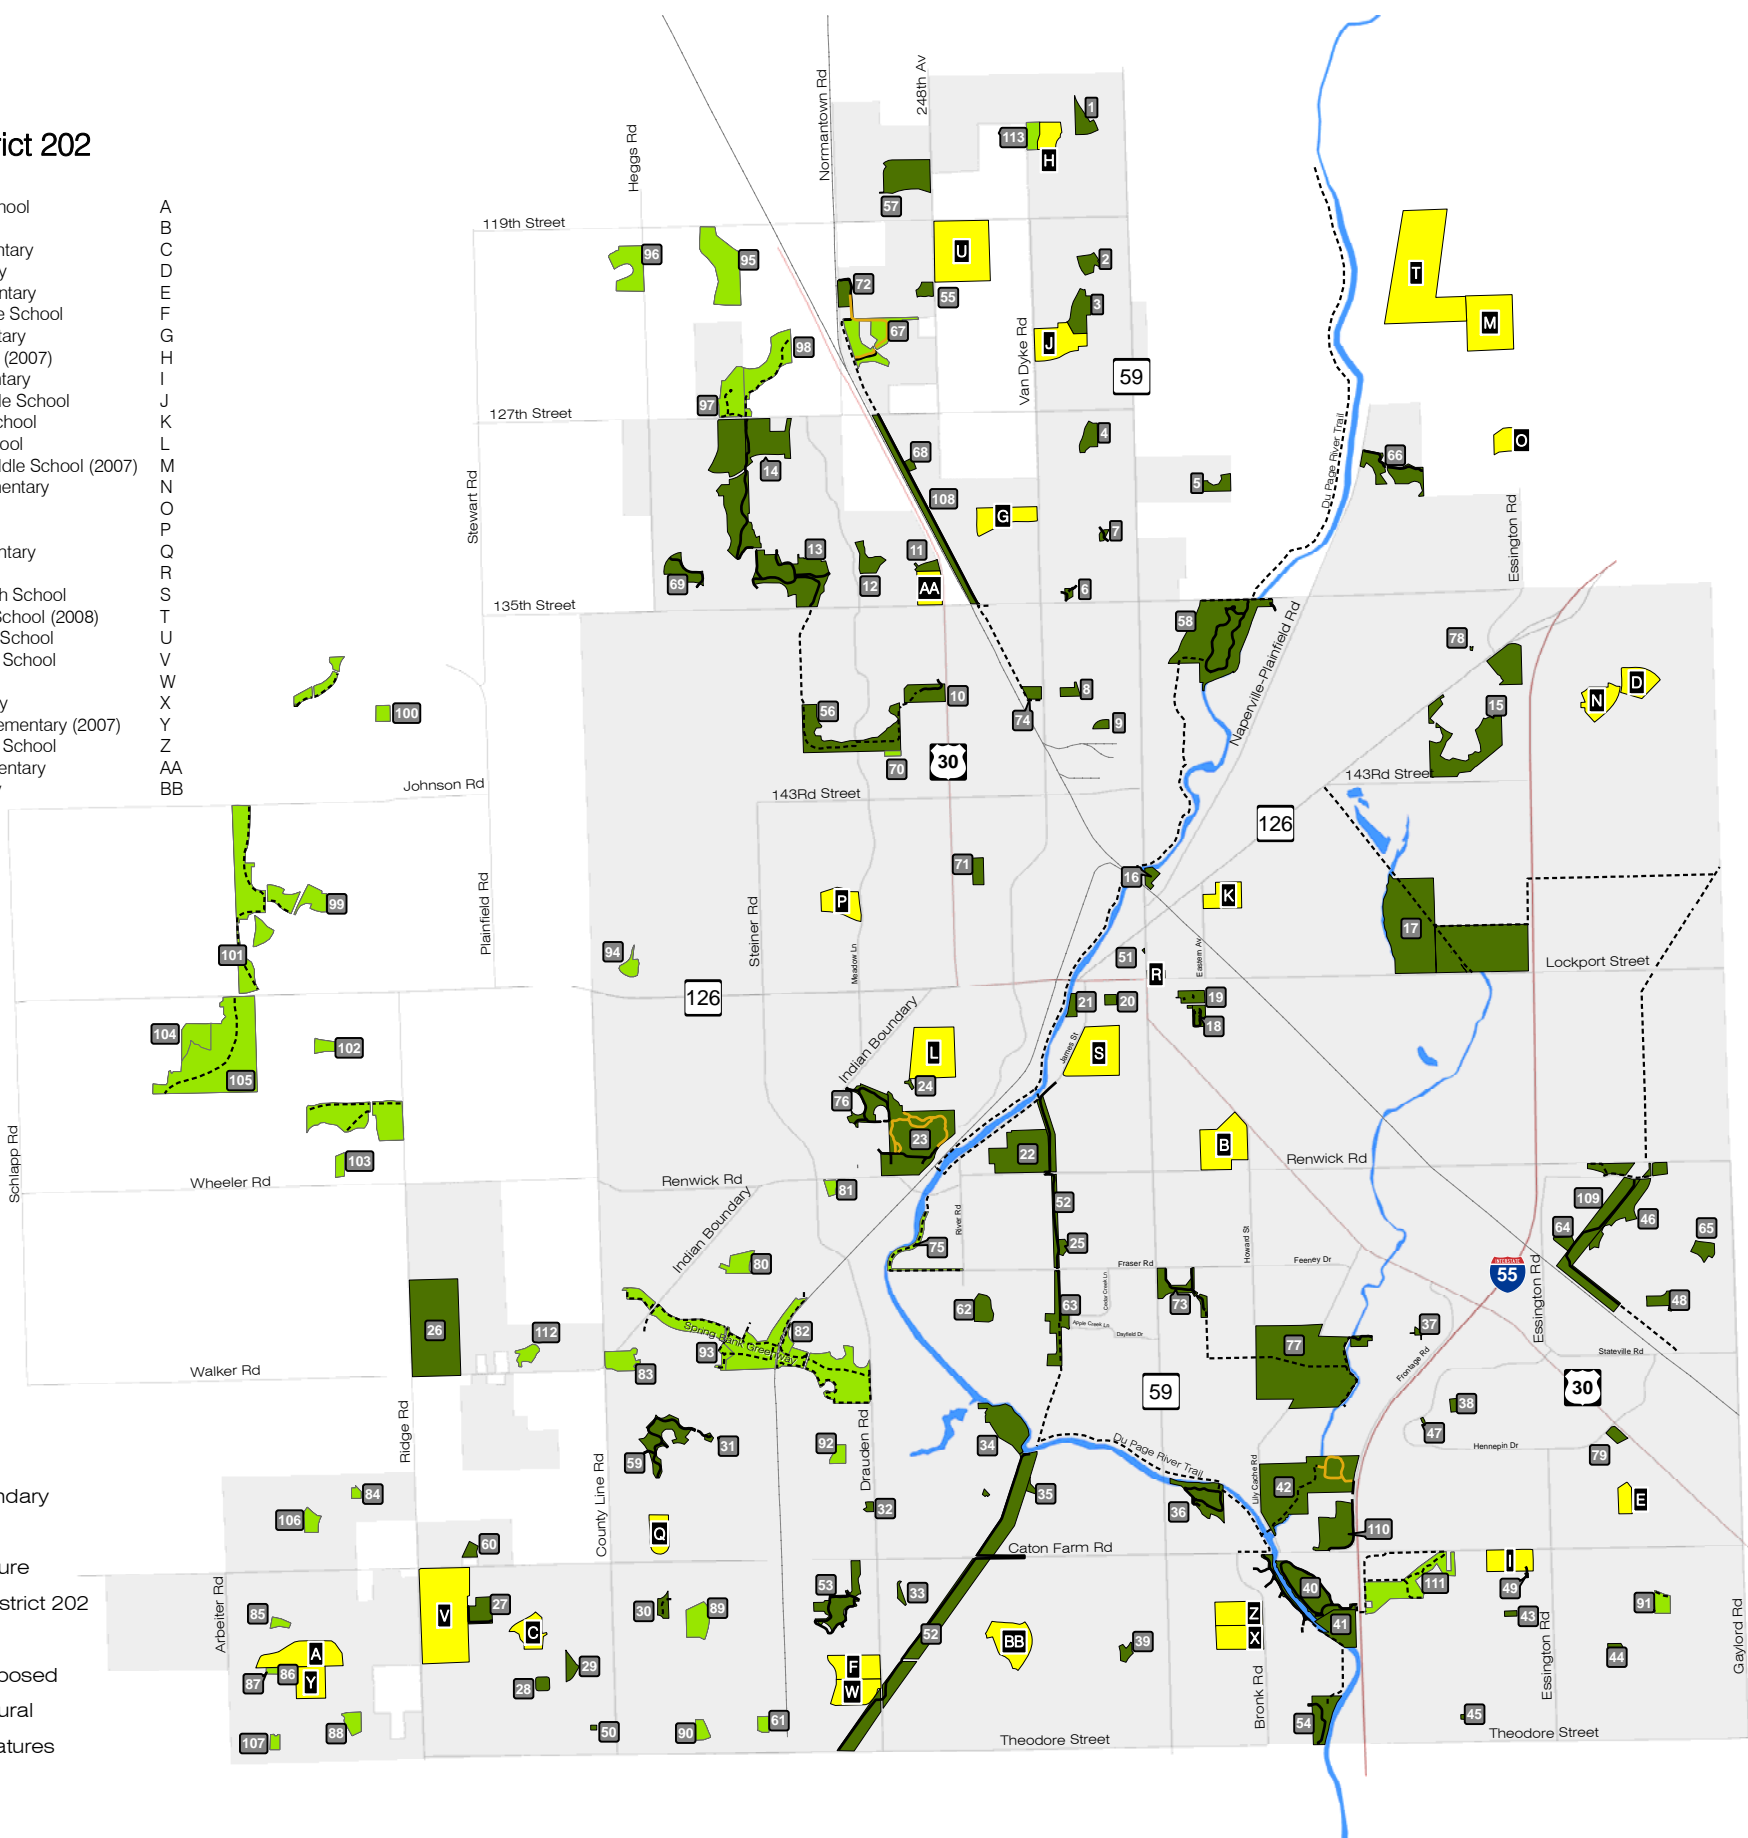

# PLAINFIELD SCHOOL AND PARK DISTRICT FACILITIES

## School District 202

- Aux Sable Middle School
- Central Elementary
- Charles Reed Elementary
- Creekside Elementary
- Crystal Lawns Elementary
- Drauden Point Middle School
- Eagle Pointe Elementary
- Freedom Elementary (2007)
- Grand Prairie Elementary
- Heritage Grove Middle School
- Indian Trail Middle School
- Ira Jones Middle School
- John F. Kennedy Middle School (2007)
- Lakewood Falls Elementary
- Liberty Elementary
- Lincoln Elementary
- Meadow View Elementary
- Plainfield Academy
- Plainfield Central High School
- Plainfield East High School (2008)
- Plainfield North High School
- Plainfield South High School
- Ridge Elementary
- River View Elementary
- Thomas Jefferson Elementary (2007)
- Timber Ridge Middle School
- Walker's Grove Elementary
- Wesmere Elementary

- A
- B
- C
- D
- E
- F
- G
- H
- I
- J
- K
- L
- M
- N
- O
- P
- Q
- R
- S
- T
- U
- V
- W
- X
- Y
- Z
- AA
- BB

## Legend

- PPD Boundary
- Parks
- Parks Future
- School District 202
- Trails
- Trails Proposed
- Trails Natural
- Water Features